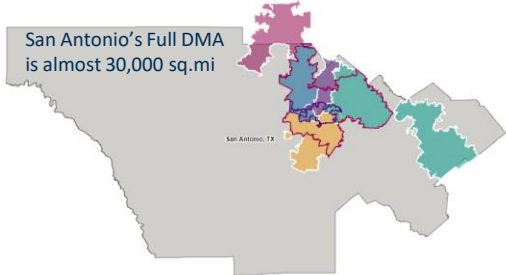

Source: Nielsen HH Estimates 2021 2Q
Scarborough's DMA Spectrum's Digital/Streaming Access Capabilities

San Antonio – DMA 31 – Northwest Zones

In a DMA that is larger than the state of Maine, zone advertising is essential to avoid waste
80% of the population lives within Spectrum’s Zone Coverage

Spectrum Reach	AT&T
78006	78006
78015	78015
78023	78023
78201	78201
78228	78228
78229	78229
78238	78238
78240	78240
78249	78249
78250	78250
78251	78251
78254	78254
78255	78255
78256	78256
78257	78257

Zoning Capabilities: ^Spectrum * AT&T

Counties Served in Zone
Bexar ^*
Kendall ^*

Spectrum	AT&T
Sys #8954	Sys #1707
UEs 56,665	UEs 15,160
71,825	

San Antonio-DMA 31-Kerrville/Fredericksburg

In a DMA that is larger than the state of Maine, zone advertising is essential to avoid waste
80% of the population lives within Spectrum's Zone Coverage

Total HH Reached
KF Zone: 12,317

Zoning Capabilities: **Spectrum**

Spectrum Reach
78028 (K)
78624 (F)

Counties Served in Zone
Kerr (Kerrville)
Gillespie (Fred'burg)

Source: Nielsen HH Estimates 2021 2Q
Scarborough's DMA Spectrum's Digital/Streaming Access Capabilities