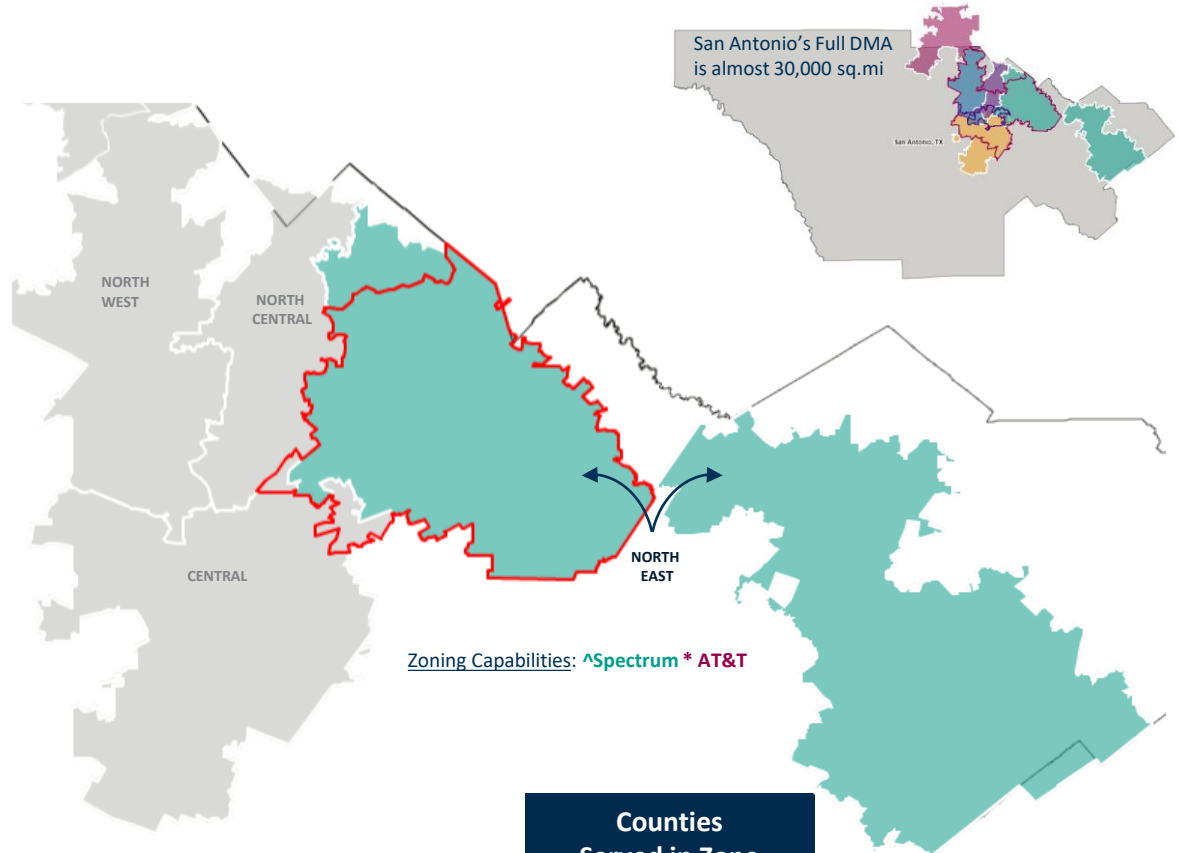

San Antonio - DMA 31 - North Central Zone

In a DMA that is larger than the state of Maine, zone advertising is essential to avoid waste
80% of the population lives within Spectrum's Zone Coverage

Spectrum Reach	AT&T
78070	—
78163	—
78213	78213
78216	78216
78217	78217
78230	78230
78231	78231
78232	78232
78247	78247
78248	78248
78249	78249
78258	78258
78259	78259
78260	78260
78261	78261

Zoning Capabilities: ^Spectrum * AT&T

Counties Served in Zone
Bexar ^*
Comal ^*

Spectrum	AT&T
Sys #8956	Sys #1703
UEs 61,566	UEs 13,531
75,097	

San Antonio - DMA 31 - North East Zone

In a DMA that is larger than the state of Maine, zone advertising is essential to avoid waste
80% of the population lives within Spectrum's Zone Coverage

Spectrum Reach	AT&T
78108	78108
78109	78109
78123	—
78124	78124
78130	78130
78132	78132
78133	—
78148	78148
78150	—
78154	78154
78155	78155
78217	78217
78233	78233
78239	78239
78247	78247
78266	78266
77954	—
77995	—
78629	—

Source: Nielsen HH Estimates 2021 2Q
Scarborough's DMA Spectrum's Digital/Streaming Access Capabilities

San Antonio – DMA 31 – Northwest Zones

In a DMA that is larger than the state of Maine, zone advertising is essential to avoid waste
80% of the population lives within Spectrum’s Zone Coverage