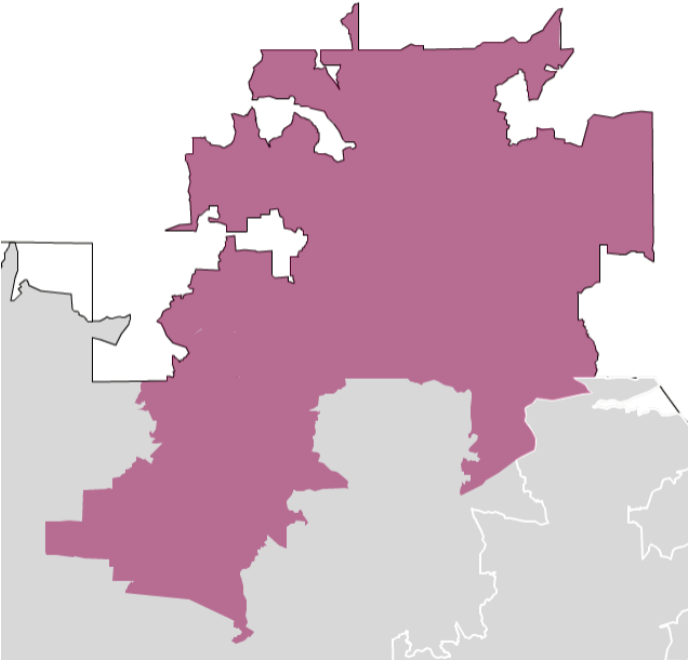

Source: Nielsen HH Estimates 2021 2Q
Scarborough's DMA Spectrum's Digital/Streaming Access Capabilities

San Antonio – DMA 31 – Northwest Zones

In a DMA that is larger than the state of Maine, zone advertising is essential to avoid waste
80% of the population lives within Spectrum’s Zone Coverage

Spectrum Reach	AT&T
78006	78006
78015	78015
78023	78023
78201	78201
78228	78228
78229	78229
78238	78238
78240	78240
78249	78249
78250	78250
78251	78251
78254	78254
78255	78255
78256	78256
78257	78257

Zoning Capabilities: ^Spectrum * AT&T

Counties Served in Zone
Bexar ^*
Kendall ^*

Spectrum	AT&T
Sys #8954	Sys #1707
UEs 56,665	UEs 15,160
71,825	

San Antonio-DMA 31-Kerrville/Fredericksburg

In a DMA that is larger than the state of Maine, zone advertising is essential to avoid waste
80% of the population lives within Spectrum's Zone Coverage

Total HH Reached
KF Zone: 12,317

Zoning Capabilities: **Spectrum**

Spectrum Reach
78028 (K)
78624 (F)

Counties Served in Zone
Kerr (Kerrville)
Gillespie (Fred'burg)

Source: Nielsen HH Estimates 2021 2Q
Scarborough's DMA Spectrum's Digital/Streaming Access Capabilities