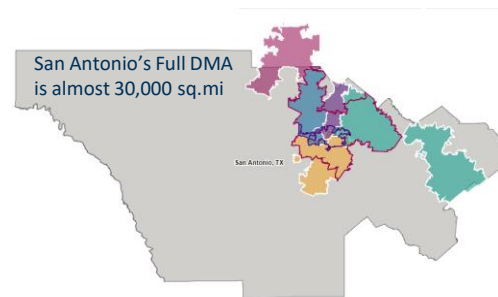

Spectrum Reach	AT&T	Spectrum Reach	AT&T
78039	—	78219	78219
78065	—	78220	78220
78069	—	78221	78221
78073	—	78222	78222
78109	78109	78223	78223
78112	78112	78224	78224
78201	78201	78225	78225
78202	78202	78226	—
78203	78203	78227	78227
78204	78204	78228	78228
78205	78205	78234	78234
78207	78207	78235	—
78208	78208	78236	—
78209	78209	78237	78237
78210	78210	78242	78242
78211	78211	78244	78244
78212	78212	78245	78245
78213	78213	78251	78251
78214	78214	78252	78252
78215	78215	78253	78253
78216	78216	78263	78263
78218	78218	78264	—

Counties Served in Zone
Atascosa ^{^*}
Bexar ^{^*}
Medina ^{^*}

Spectrum	AT&T
Sys #0963	Sys #1700
UEs 102,545	UEs 16,740
119,285	

Source: Nielsen HH Estimates 2021 2Q
Scarborough's DMA Spectrum's Digital/Streaming Access Capabilities

San Antonio - DMA 31 - North Central Zone

In a DMA that is larger than the state of Maine, zone advertising is essential to avoid waste
80% of the population lives within Spectrum's Zone Coverage

Spectrum Reach	AT&T
78070	—
78163	—
78213	78213
78216	78216
78217	78217
78230	78230
78231	78231
78232	78232
78247	78247
78248	78248
78249	78249
78258	78258
78259	78259
78260	78260
78261	78261

Zoning Capabilities: ^Spectrum * AT&T

Counties Served in Zone
Bexar ^*
Comal ^*

Spectrum	AT&T
Sys #8956	Sys #1703
UEs 61,566	UEs 13,531
75,097	

San Antonio - DMA 31 - North East Zone

In a DMA that is larger than the state of Maine, zone advertising is essential to avoid waste
80% of the population lives within Spectrum's Zone Coverage