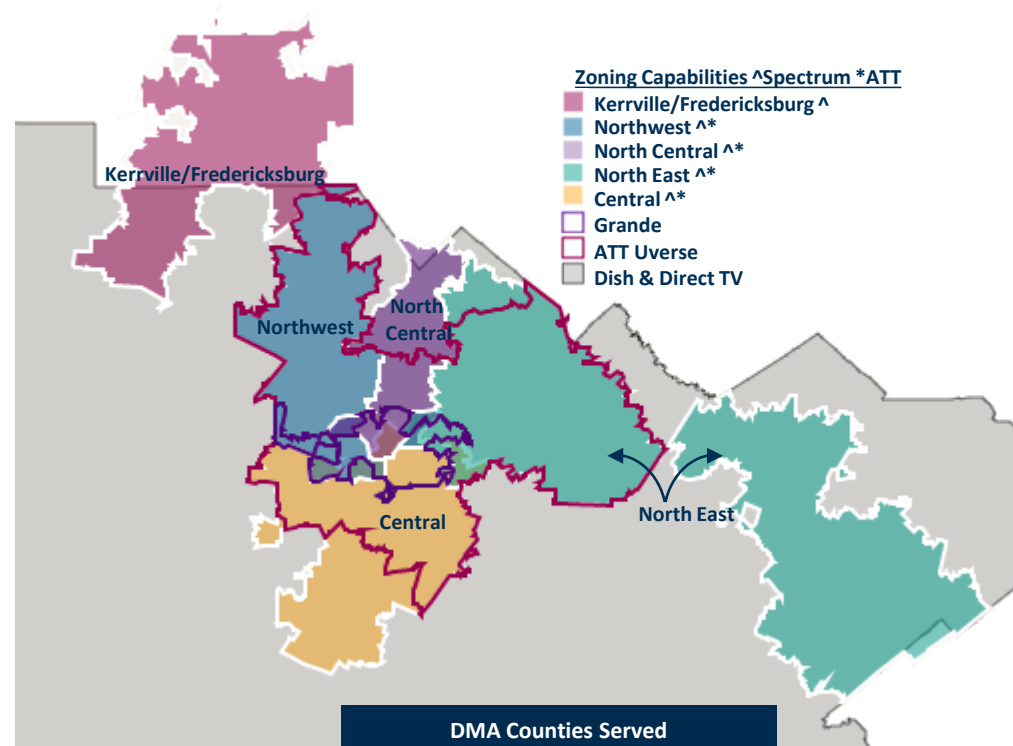

San Antonio – DMA 31

In a DMA that is larger than the state of Maine, zone advertising is essential to avoid waste
80% of the population lives within Spectrum’s Zone Coverage

Spectrum Reach 2Q 2021					
ZONES	Syscodes		Universe Estimates		Combined
	Sp	ATT	SP Ues	ATT Ues	
Central	963	1700	102,545	16,740	119,285
North Central	8956	1703	61,566	13,531	75,097
North East	8955	1706	62,909	11,621	74,530
North West	8954	1707	56,665	15,160	71,825
Kerrville/Gonzales	3139	N/A	12,317	—	12,317
SR/ATT Cable Footprint			296,002	57,052	353,054
Grande (Sys: 2355)					4,350
Total Cable: SR/ATT/Grande					357,404
Direct TV - Full DMA (Sys: 9833)			172,316		172,316
Spectrum Interconnect			8239		529,720
Dish Network - Full DMA (Sys: 2122)		58,962	Not part of Interconnect		58,962
TOTAL Spectrum Reach (SP/ATT/DTV/DISH/GRANDE)					588,682

Want to get access to 96% of the market?
Add Spectrum’s Audience Extensions

Zoning Capabilities ^Spectrum *ATT

- Kerrville/Fredericksburg ^
- Northwest ^*
- North Central ^*
- North East ^*
- Central ^*
- Grande
- ATT Uverse
- Dish & Direct TV

Counties Served in Zone
Bexar ^*
Kendall ^*

Spectrum	AT&T
Sys #8954	Sys #1707
UEs 56,665	UEs 15,160
71,825	

San Antonio-DMA 31-Kerrville/Fredericksburg

In a DMA that is larger than the state of Maine, zone advertising is essential to avoid waste
80% of the population lives within Spectrum's Zone Coverage

San Antonio – DMA 31 – Grande Coverage

In a DMA that is larger than the state of Maine, zone advertising is essential to avoid waste
80% of the population lives within Spectrum's Zone Coverage

Grande	Spectrum Reach Zone
78202	CENTRAL
78204	CENTRAL
78205	CENTRAL
78208	CENTRAL
78209	CENTRAL
78212	CENTRAL
78215	CENTRAL
78218	CENTRAL
78219	CENTRAL
78244	CENTRAL
78213	NORTH CENTRAL
78216	NORTH CENTRAL
78217	NORTH CENTRAL
78230	NORTH CENTRAL
78231	NORTH CENTRAL
78232	NORTH CENTRAL
78148	NORTH EAST
78233	NORTH EAST
78201	NORTH WEST
78229	NORTH WEST
78238	NORTH WEST
78240	NORTH WEST
78251	NORTH WEST
78254	NORTH WEST