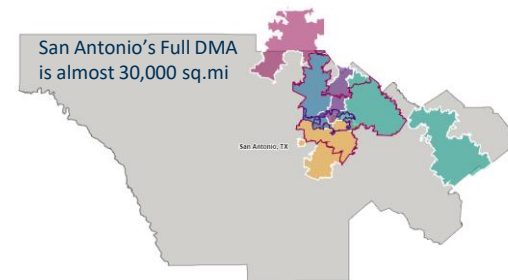

Source: Nielsen HH Estimates 2021 2Q
Scarborough's DMA Spectrum's Digital/Streaming Access Capabilities