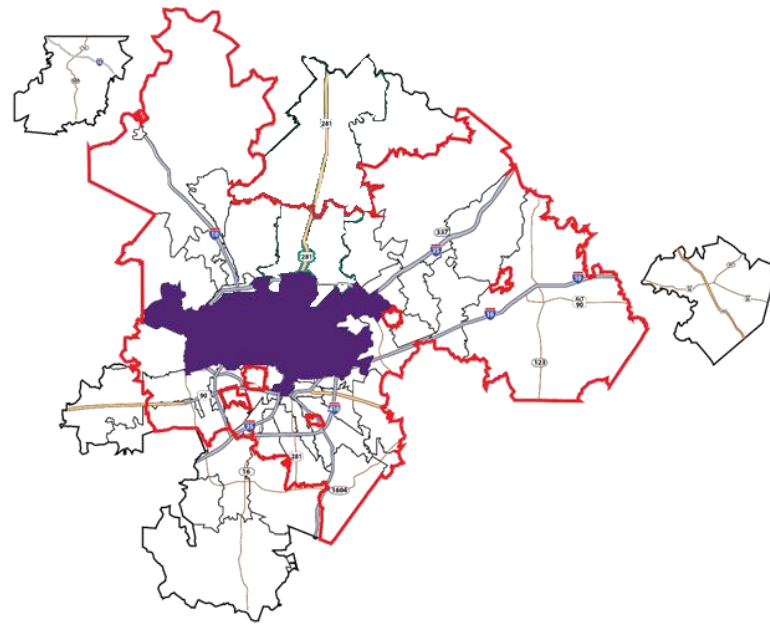

Source: Nielsen HH Estimates 2021 2Q
Scarborough's DMA Spectrum's Digital/Streaming Access Capabilities

San Antonio – DMA 31 – Northwest Zones

In a DMA that is larger than the state of Maine, zone advertising is essential to avoid waste
80% of the population lives within Spectrum’s Zone Coverage

Counties Served in Zone
Bexar ^*
Kendall ^*

Spectrum	AT&T
Sys #8954	Sys #1707
UEs 56,665	UEs 15,160
71,825	

San Antonio-DMA 31-Kerrville/Fredericksburg

In a DMA that is larger than the state of Maine, zone advertising is essential to avoid waste
80% of the population lives within Spectrum's Zone Coverage

Total HH Reached
KF Zone: 12,317

Zoning Capabilities: **Spectrum**

Spectrum Reach
78028 (K)
78624 (F)

Counties Served in Zone
Kerr (Kerrville)
Gillespie (Fred'burg)

Source: Nielsen HH Estimates 2021 2Q
Scarborough's DMA Spectrum's Digital/Streaming Access Capabilities

San Antonio – DMA 31 – Grande Coverage

In a DMA that is larger than the state of Maine, zone advertising is essential to avoid waste
80% of the population lives within Spectrum's Zone Coverage

Grande	Spectrum Reach Zone
78202	CENTRAL
78204	CENTRAL
78205	CENTRAL
78208	CENTRAL
78209	CENTRAL
78212	CENTRAL
78215	CENTRAL
78218	CENTRAL
78219	CENTRAL
78244	CENTRAL
78213	NORTH CENTRAL
78216	NORTH CENTRAL
78217	NORTH CENTRAL
78230	NORTH CENTRAL
78231	NORTH CENTRAL
78232	NORTH CENTRAL
78148	NORTH EAST
78233	NORTH EAST
78201	NORTH WEST
78229	NORTH WEST
78238	NORTH WEST
78240	NORTH WEST
78251	NORTH WEST
78254	NORTH WEST