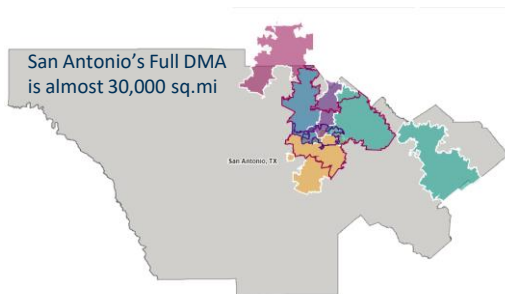

San Antonio – DMA 31

In a DMA that is larger than the state of Maine, zone advertising is essential to avoid waste
80% of the population lives within Spectrum’s Zone Coverage

Spectrum Reach 2Q 2021					
ZONES	Syscodes		Universe Estimates		Combined
	Sp	ATT	SP Ues	ATT Ues	
Central	963	1700	102,545	16,740	119,285
North Central	8956	1703	61,566	13,531	75,097
North East	8955	1706	62,909	11,621	74,530
North West	8954	1707	56,665	15,160	71,825
Kerrville/Gonzales	3139	N/A	12,317	—	12,317
SR/ATT Cable Footprint			296,002	57,052	353,054
Grande (Sys: 2355)					4,350
Total Cable: SR/ATT/Grande					357,404
Direct TV - Full DMA (Sys: 9833)			172,316		172,316
Spectrum Interconnect			8239		529,720
Dish Network - Full DMA (Sys: 2122)		58,962	Not part of Interconnect		58,962
TOTAL Spectrum Reach (SP/ATT/DTV/DISH/GRANDE)					588,682

Want to get access to 96% of the market?
Add Spectrum’s Audience Extensions

Zoning Capabilities ^Spectrum *ATT

- Kerrville/Fredericksburg ^
- Northwest ^*
- North Central ^*
- North East ^*
- Central ^*
- Grande
- ATT Uverse
- Dish & Direct TV

Source: Nielsen HH Estimates 2021 2Q
Scarborough’s DMA Spectrum’s Digital/Streaming Access Capabilities

San Antonio - DMA 31 - Central Zone

In a DMA that is larger than the state of Maine, zone advertising is essential to avoid waste
80% of the population lives within Spectrum's Zone Coverage