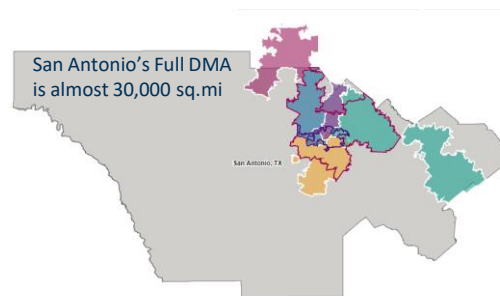

Zoning Capabilities: ^Spectrum * AT&T

Counties Served in Zone
Bexar ^*
Kendall ^*

Spectrum	AT&T
Sys #8954	Sys #1707
UEs 56,665	UEs 15,160
71,825